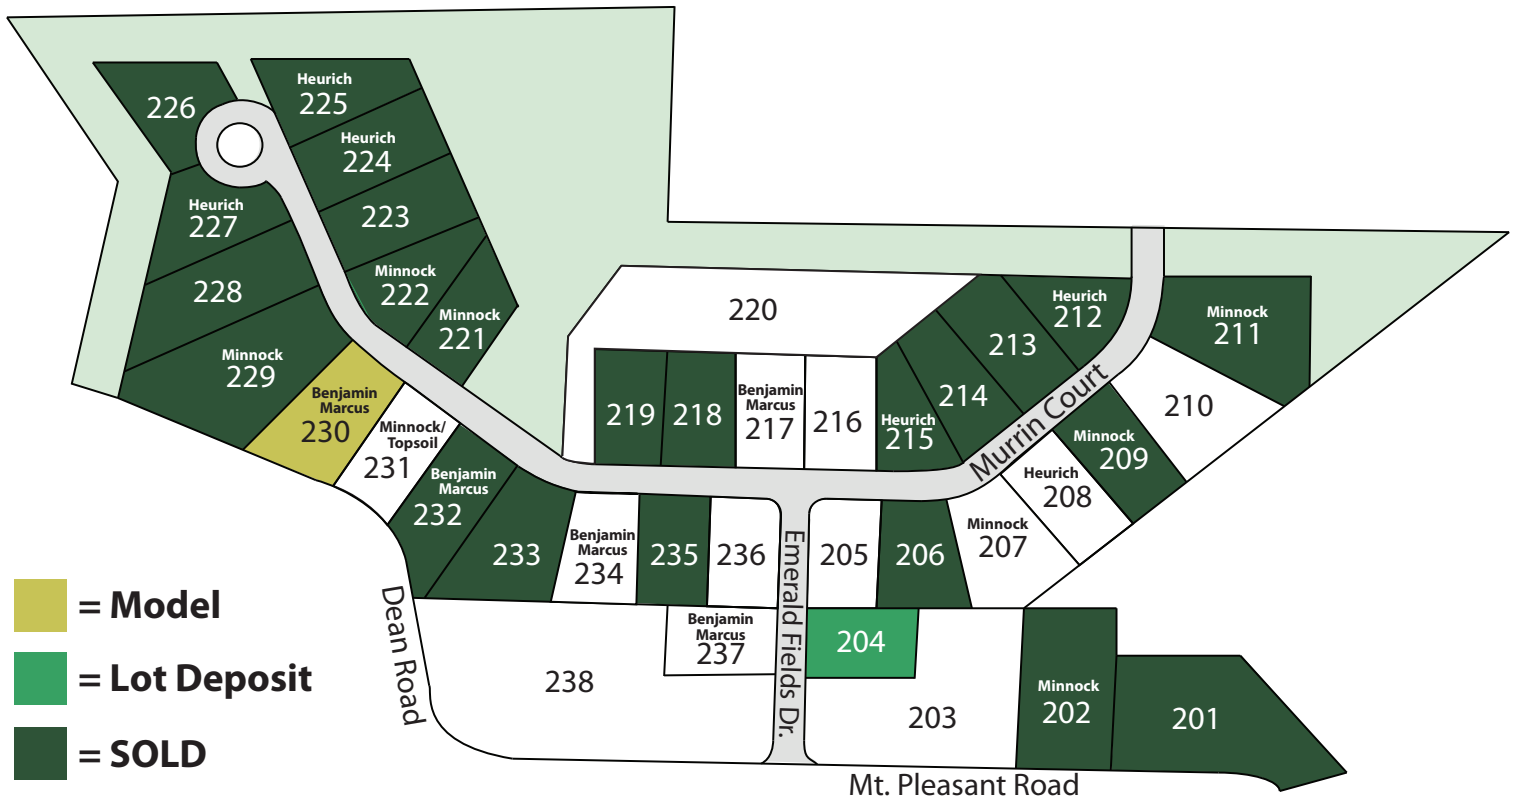

Plot Plan

For more information call Bridget Minnock
at (C) 412.849.2762 or (O) 724.776.3686
EmeraldFieldsatPine.com

BERKSHIRE HATHAWAY
HomeServices

The Preferred Realty